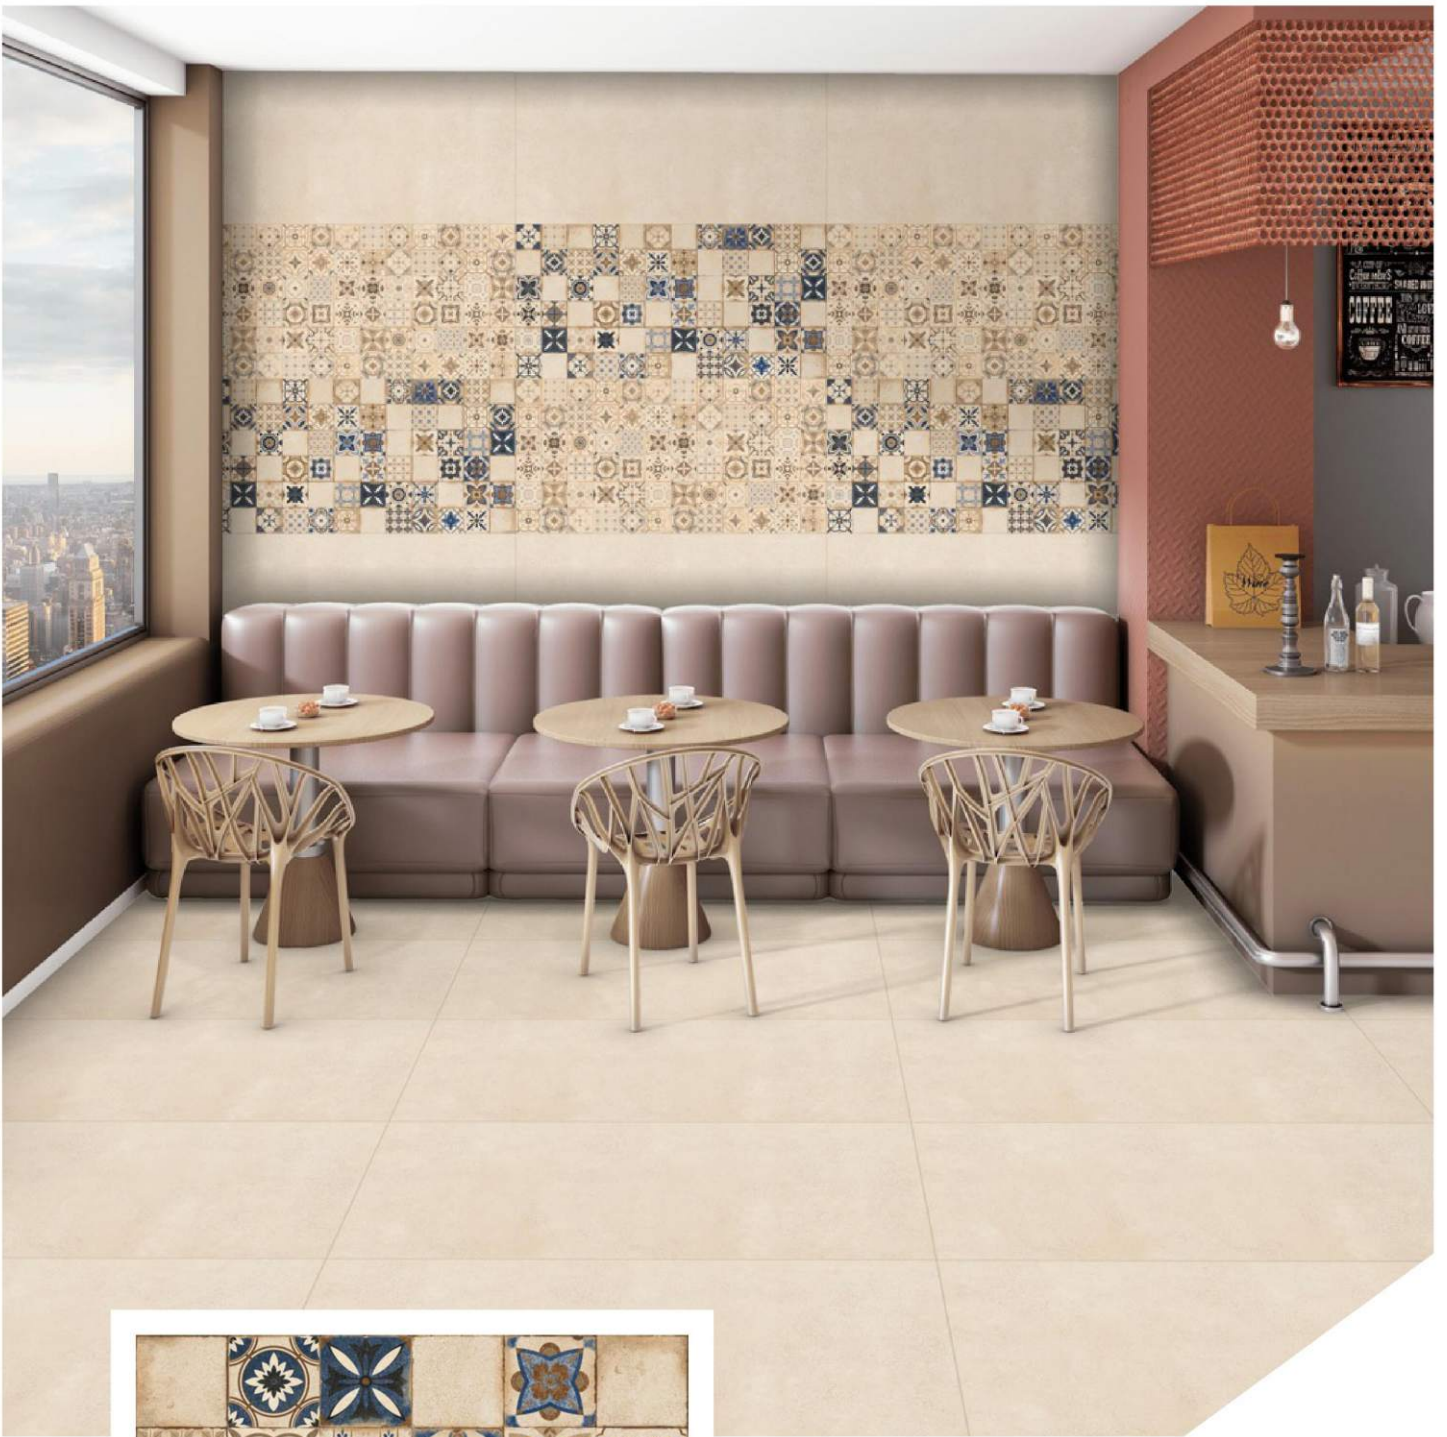

NOVANA BEIGE DECOR

Size
600 X 1200 MM

Finish
MATT OR CARVING

Thickness
9 mm

Random
2