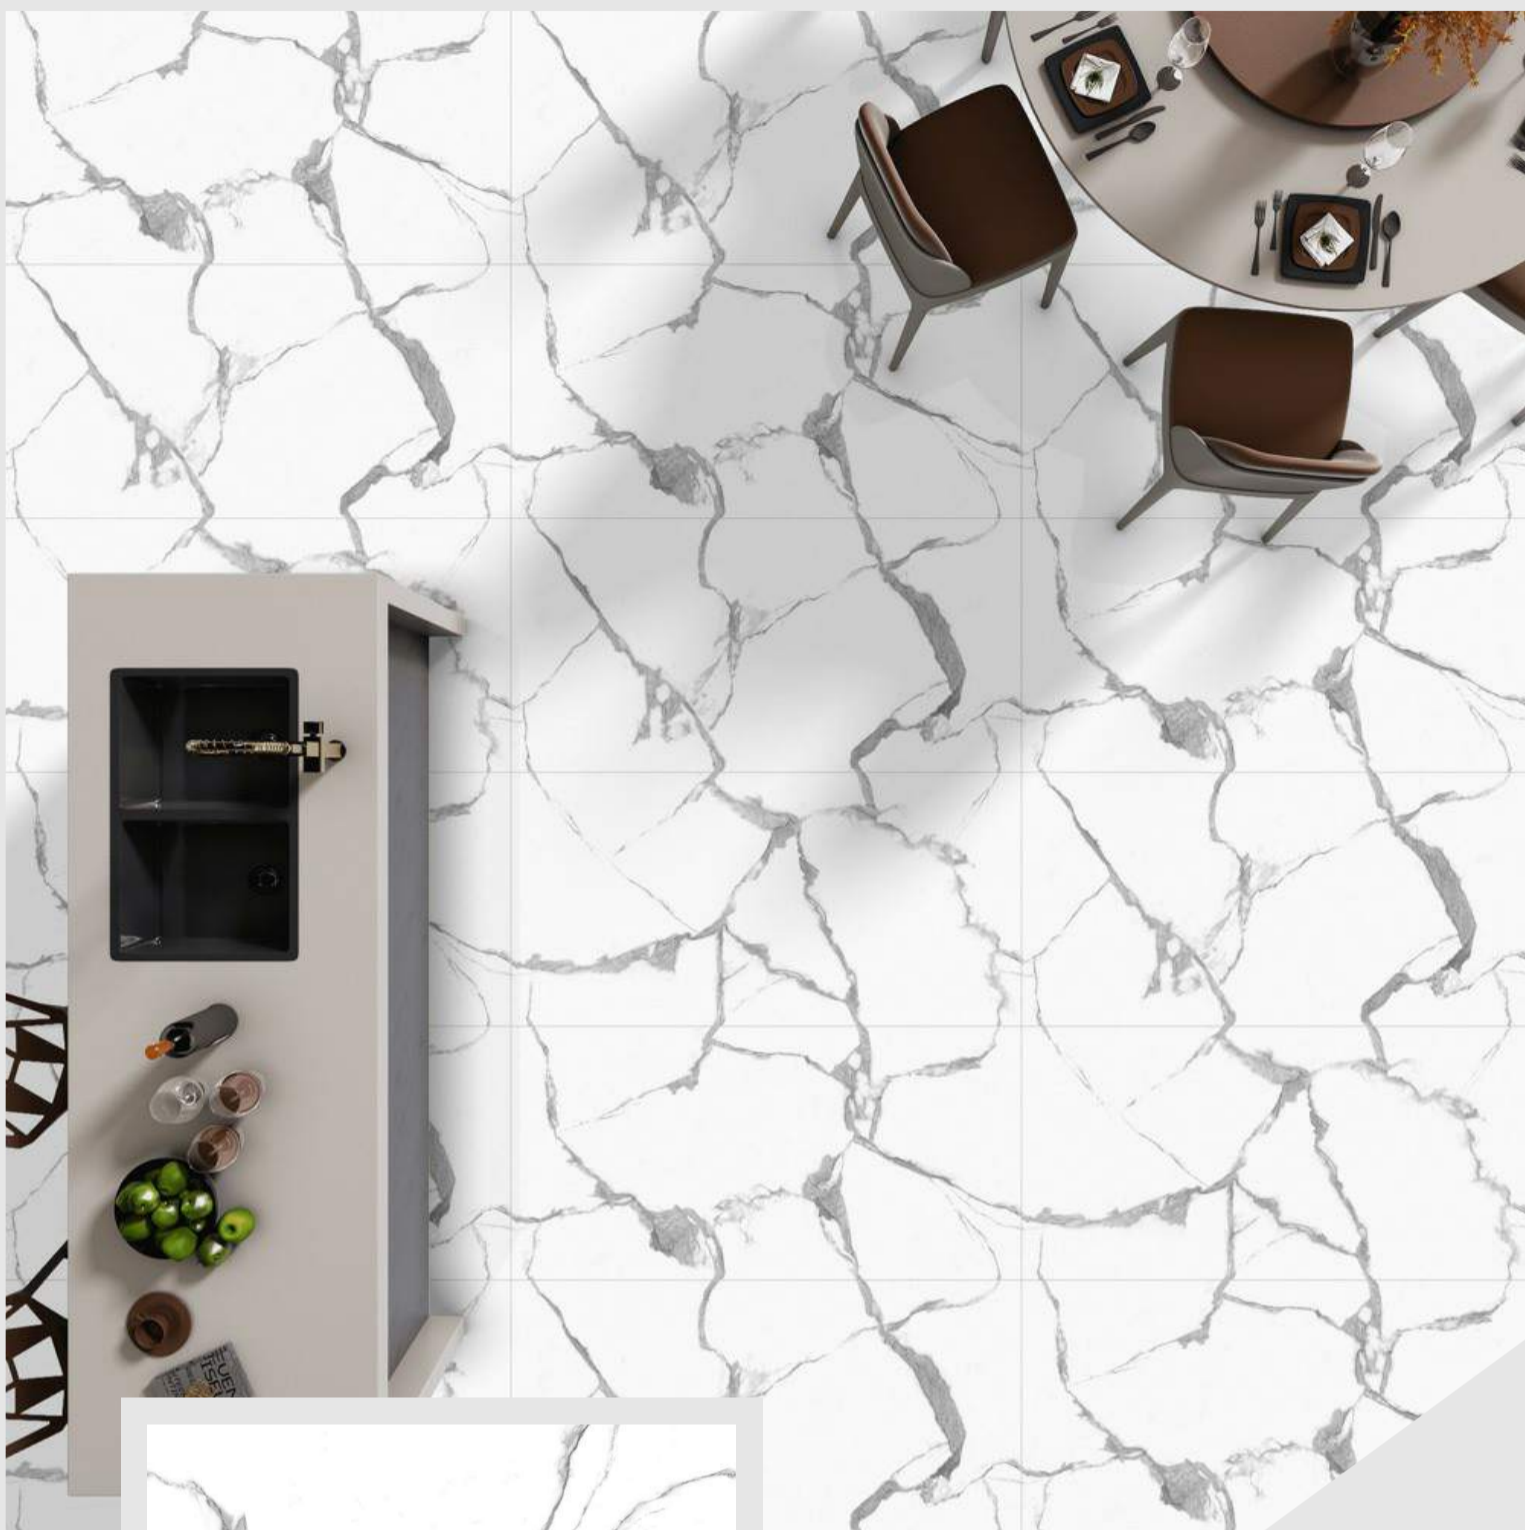

Finish
ENDLESS GLOSSY

Thickness
9 mm

Random
4

AZTECA GREY

Size
600 X 1200 MM

Finish
ENDLESS GLOSSY

Thickness
9 mm

Random
4