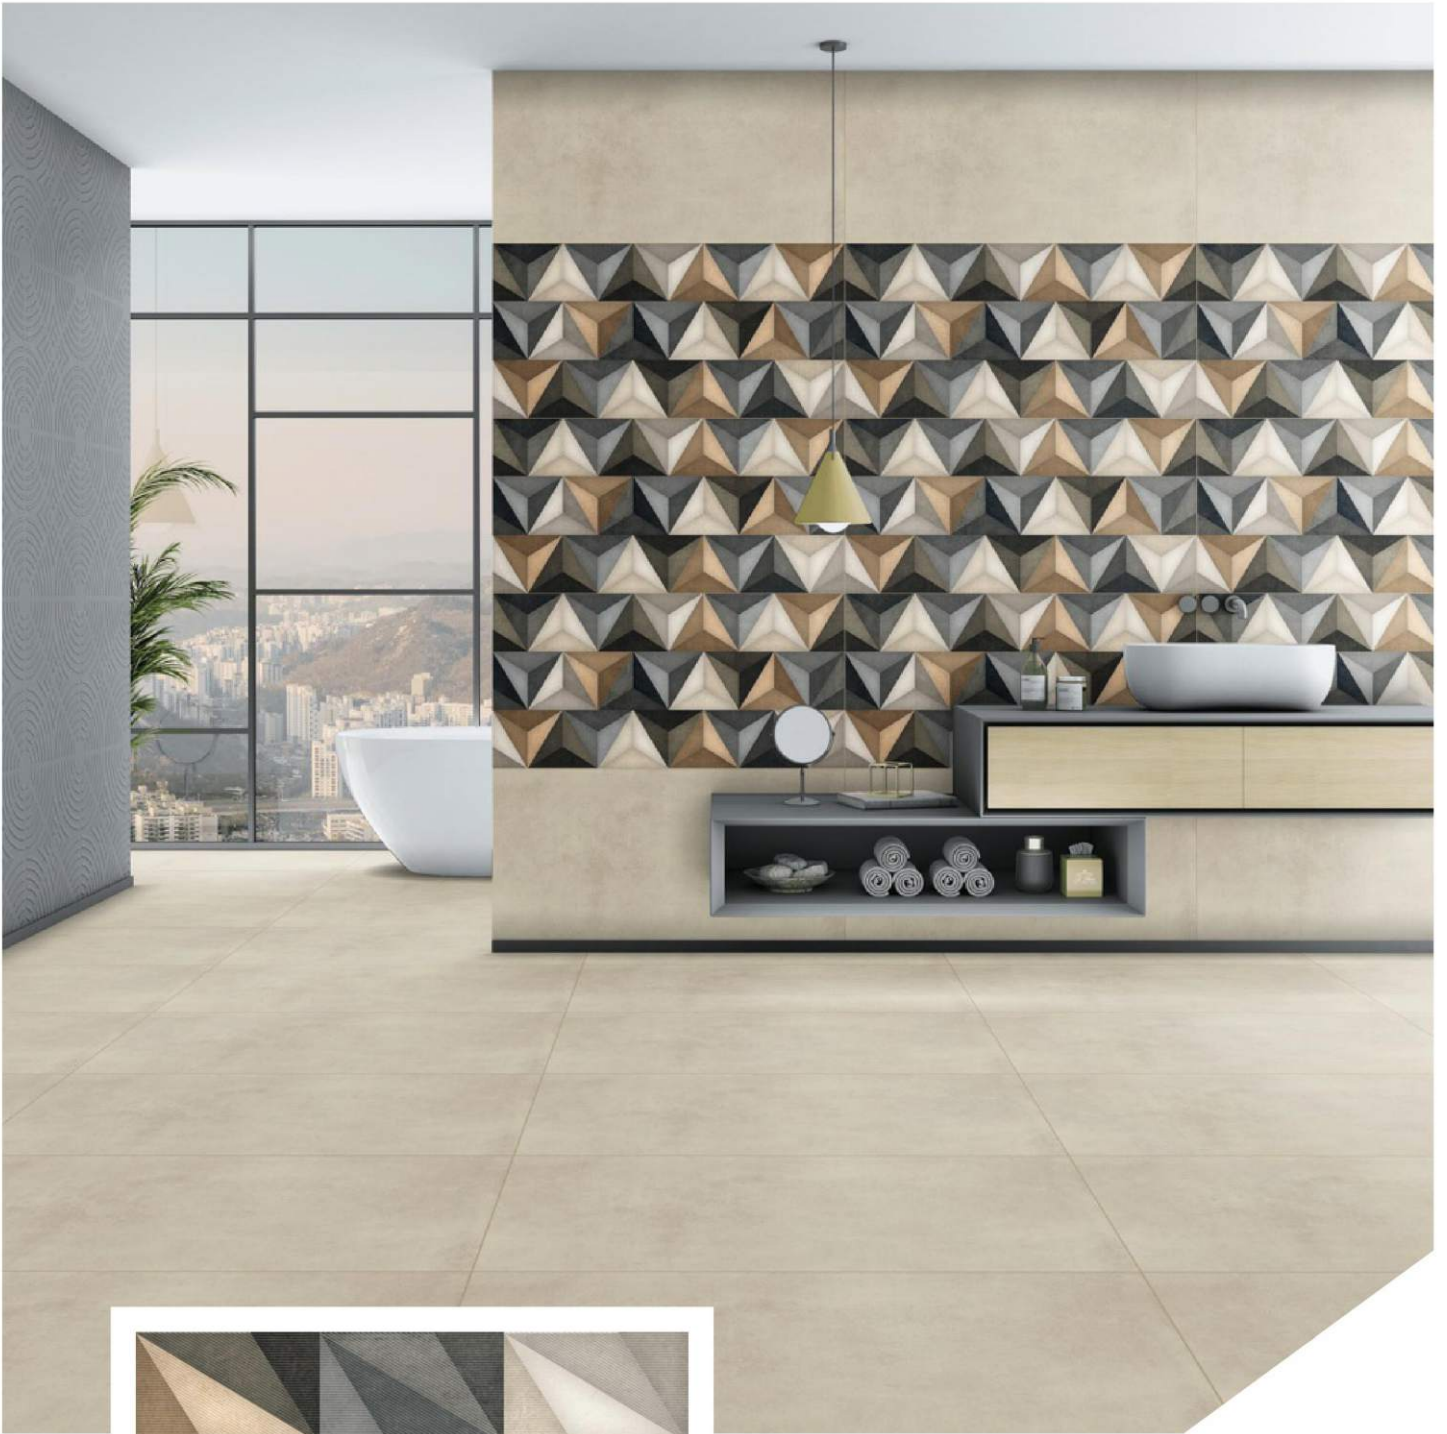

TAGAS CREMA DECOR

Size
600 X 1200 MM

Finish
MATT OR CARVING

Thickness
9 mm

Random
1