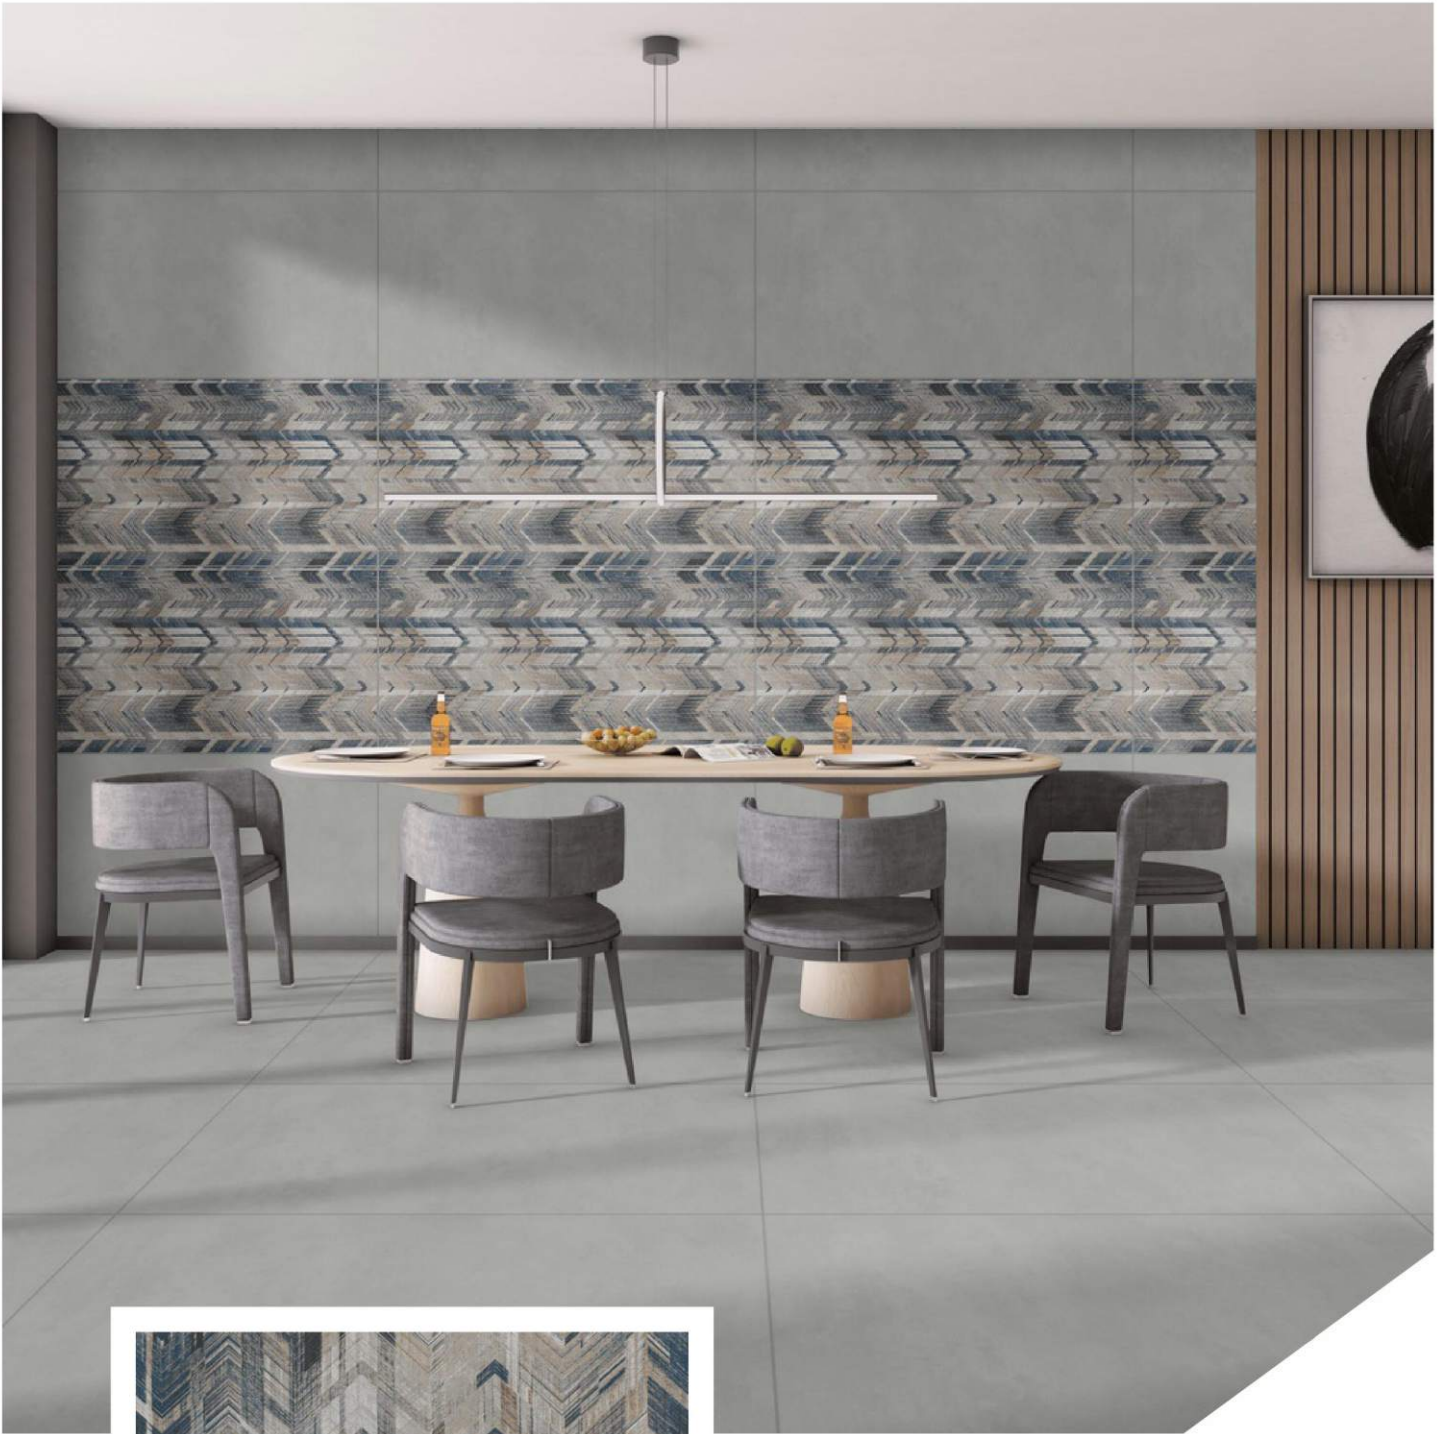

Random
1

NOVANA BEIGE DECOR

Size
600 X 1200 MM

Finish
MATT OR CARVING

Thickness
9 mm

Random
2

NURIAN MIST DECOR

Size
600 X 1200 MM