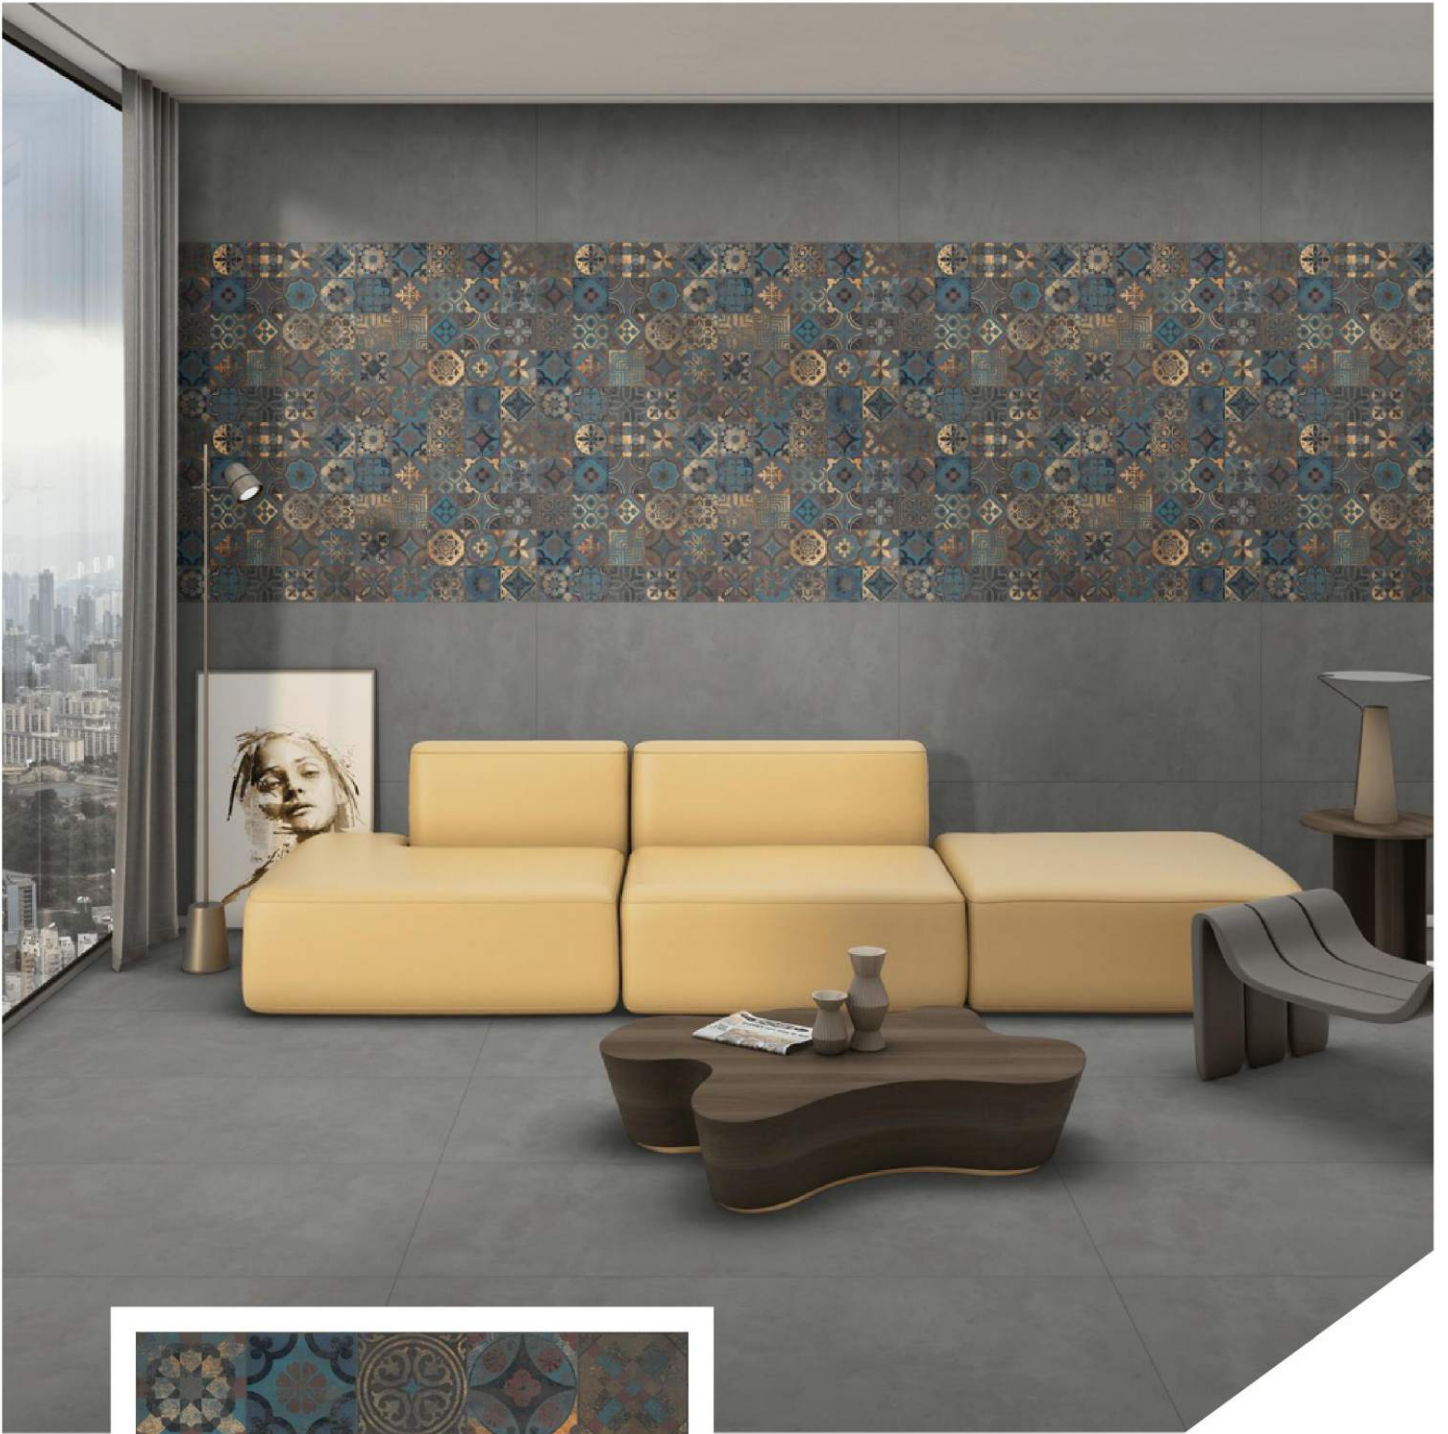

RANGER GRIS DECOR

Size
600 X 1200 MM

Finish
MATT OR CARVING

Thickness
9 mm

Random
1