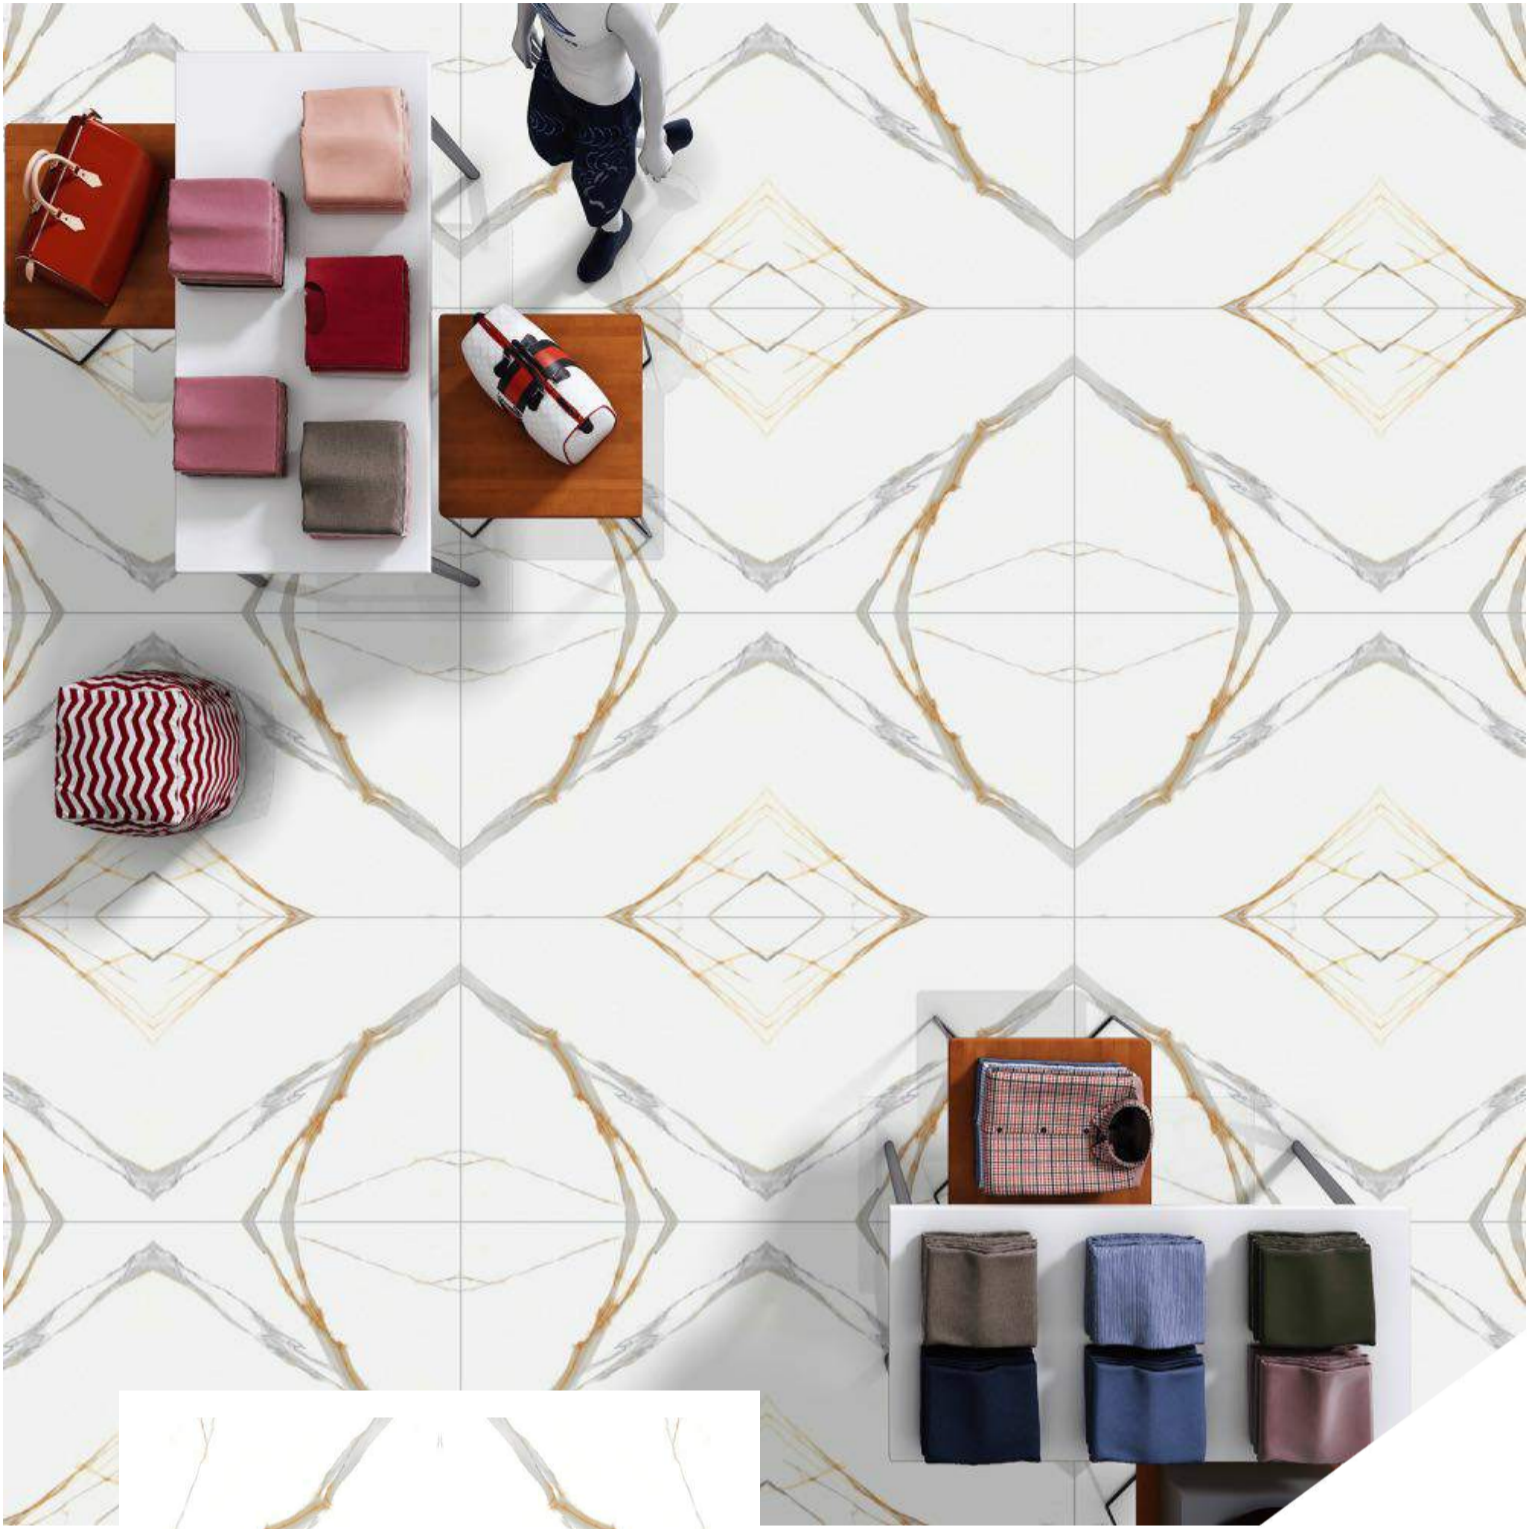

BM MORIOX WHITE

Size
600 X 1200 MM

Finish
Glossy

Thickness
9 mm

Random
1