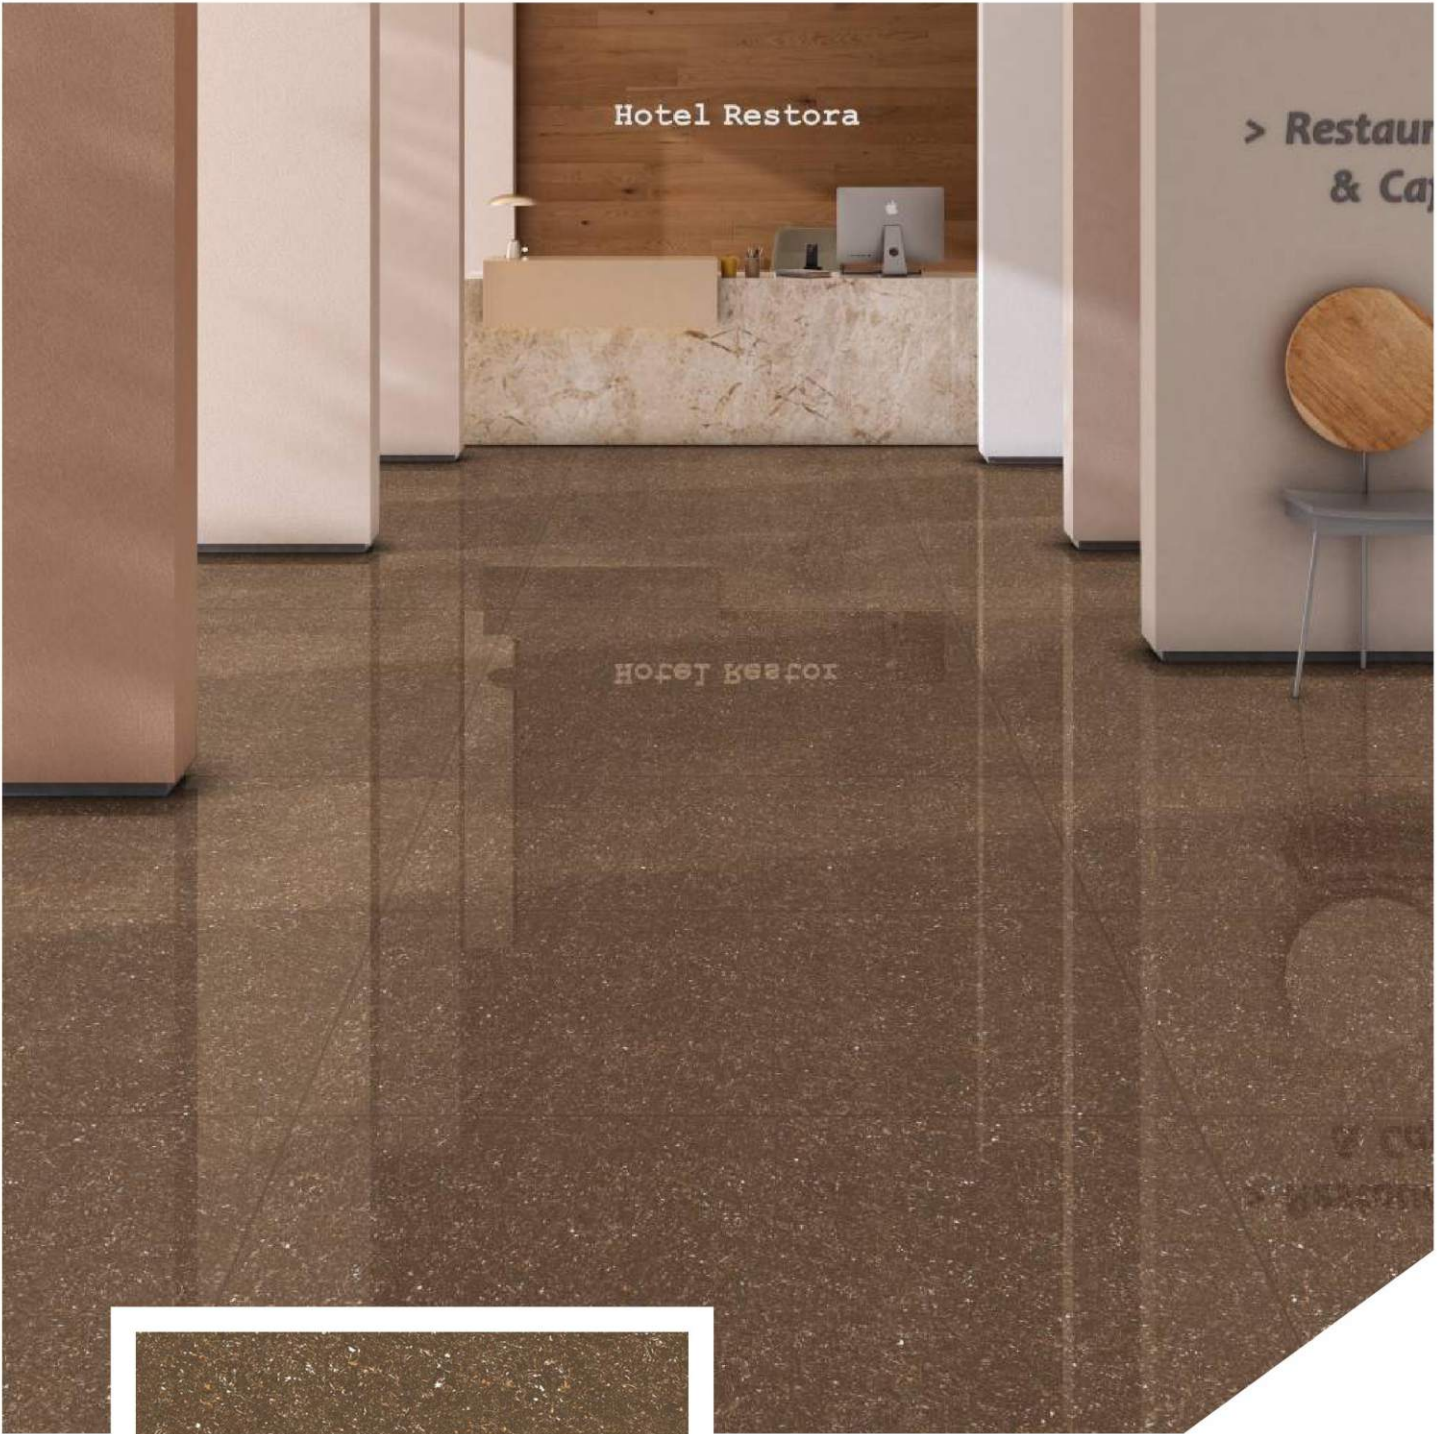

Thickness
9 mm

Random
1

METRIX BLUE

Size
600 X 1200 MM

Finish
High Glossy

Thickness
9 mm

Random
1

METRIX BROWN